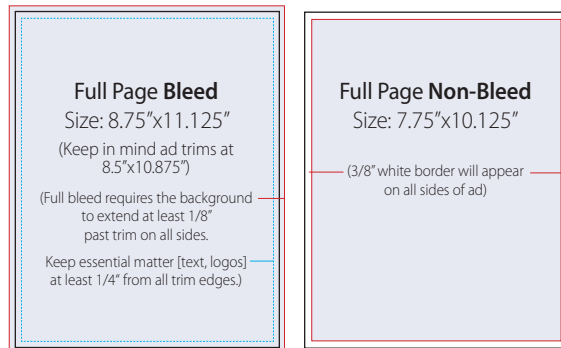

Ad Size	1x	3x	6x	12x (2 Years)
Full Page	\$1630	\$1525	\$1400	\$1200
Half Page	\$985	\$850	\$740	\$599
1/4 Page	\$799	\$675	\$530	\$399
1/8 Page	n/a	n/a	\$250	\$199

Premium Positions	6x	12x (2 Years)
Inside Front Cover	\$2300	\$2300
Inside Back Cover	\$2100	\$2100
Back Cover	\$3450	\$3450
Opposite TOC	\$1995	\$1995
First 4 Pages	\$1995	\$1995

All prices are gross and include full color.
Ad production at no charge on all 6x schedules.

Advertising Materials:

All 6x ad schedules include turnkey design and production services.
For those submitting your own advertisement please follow these guidelines:

Please direct questions via e-mail or phone to: production@mchenrycountyliving.com • Phone 847.639.6860

Trim Size: 8.5" x 10.875"

First number is width of ad; second number is height
Full page is only size where bleed is available;
all other ad sizes are non-bleed only